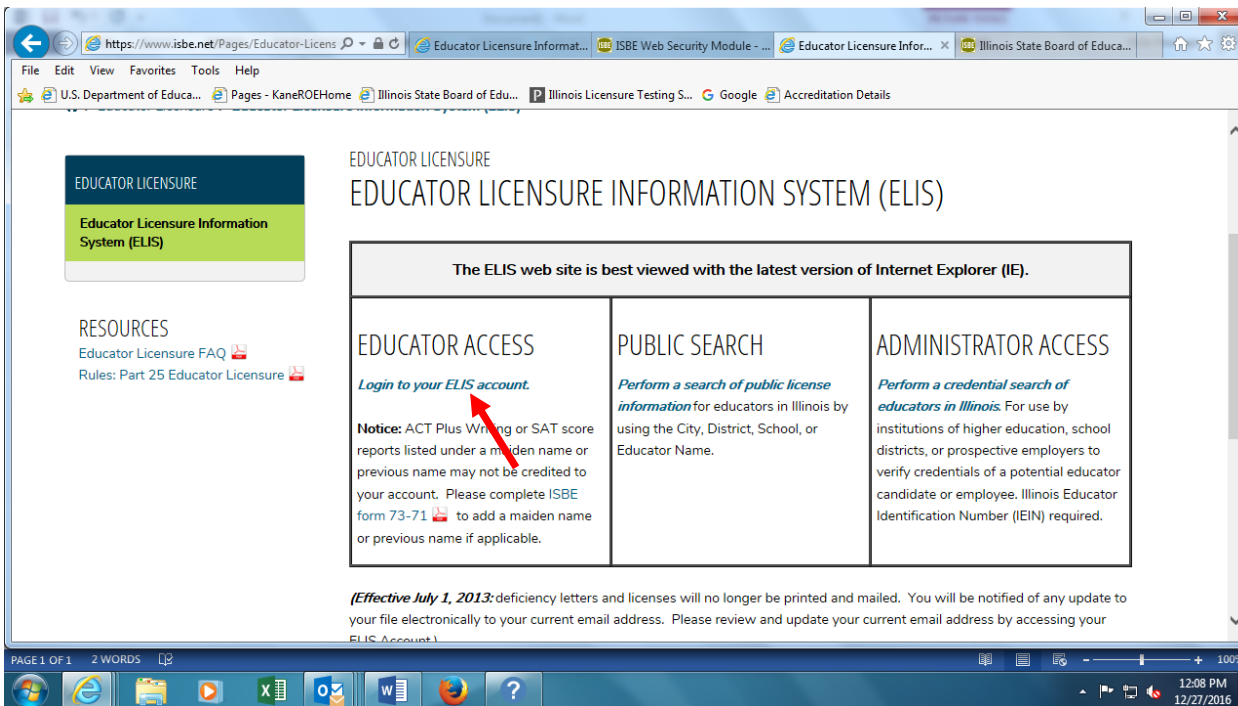

# HOW TO ACCESS YOUR ACCOUNT IN ELIS (EDUCATOR LICENSURE INFORMATION SYSTEM)

Go to [www.isbe.net](http://www.isbe.net)

Click on System Quick Links

Click on ELIS: Educator Licensure Information System

Click on Login to your ELIS account