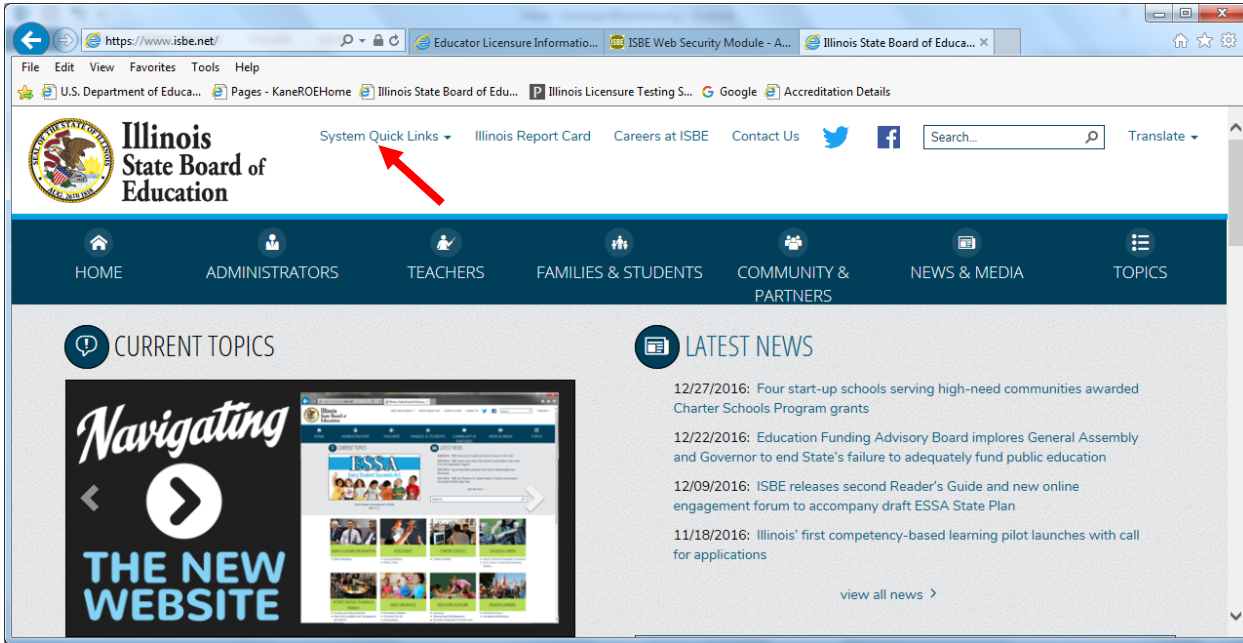

# HOW TO ACCESS YOUR ACCOUNT IN ELIS (EDUCATOR LICENSURE INFORMATION SYSTEM)

Go to [www.isbe.net](http://www.isbe.net)

Click on System Quick Links

Click on ELIS: Educator Licensure Information System

Click on Login to your ELIS account