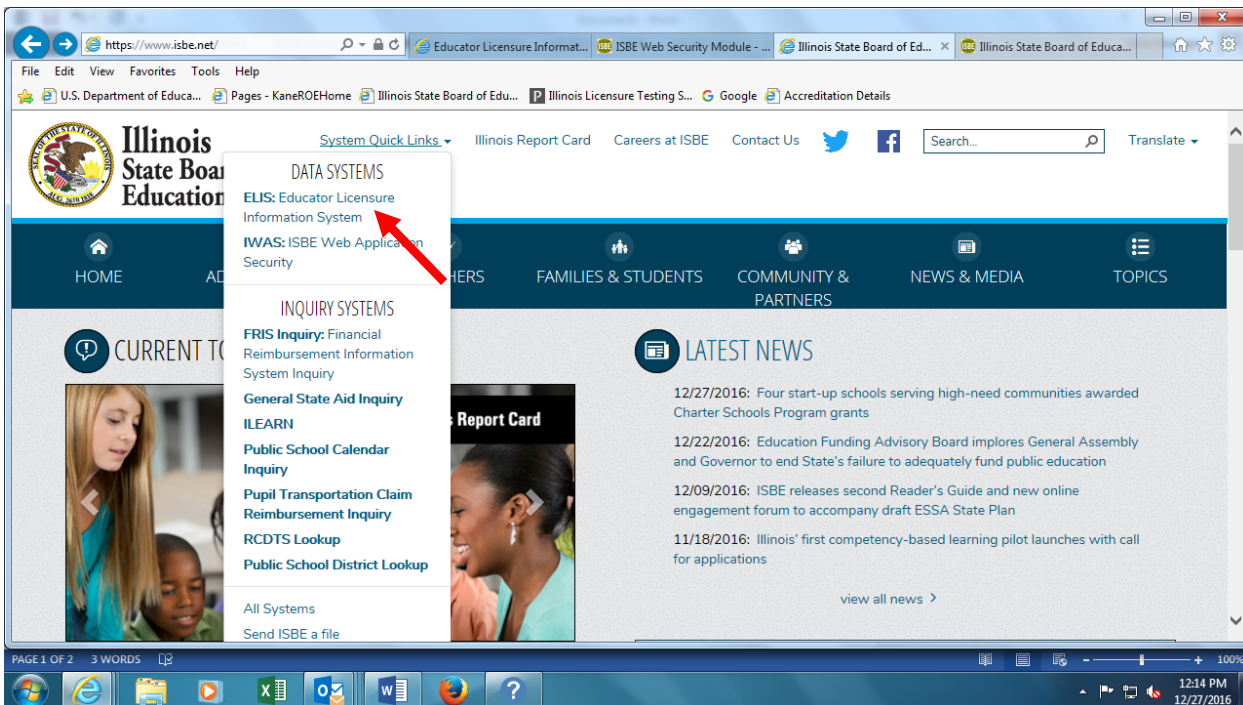

# HOW TO ACCESS YOUR ACCOUNT IN ELIS (EDUCATOR LICENSURE INFORMATION SYSTEM)

Go to [www.isbe.net](http://www.isbe.net)

Click on System Quick Links

Click on ELIS: Educator Licensure Information System

Click on Login to your ELIS account