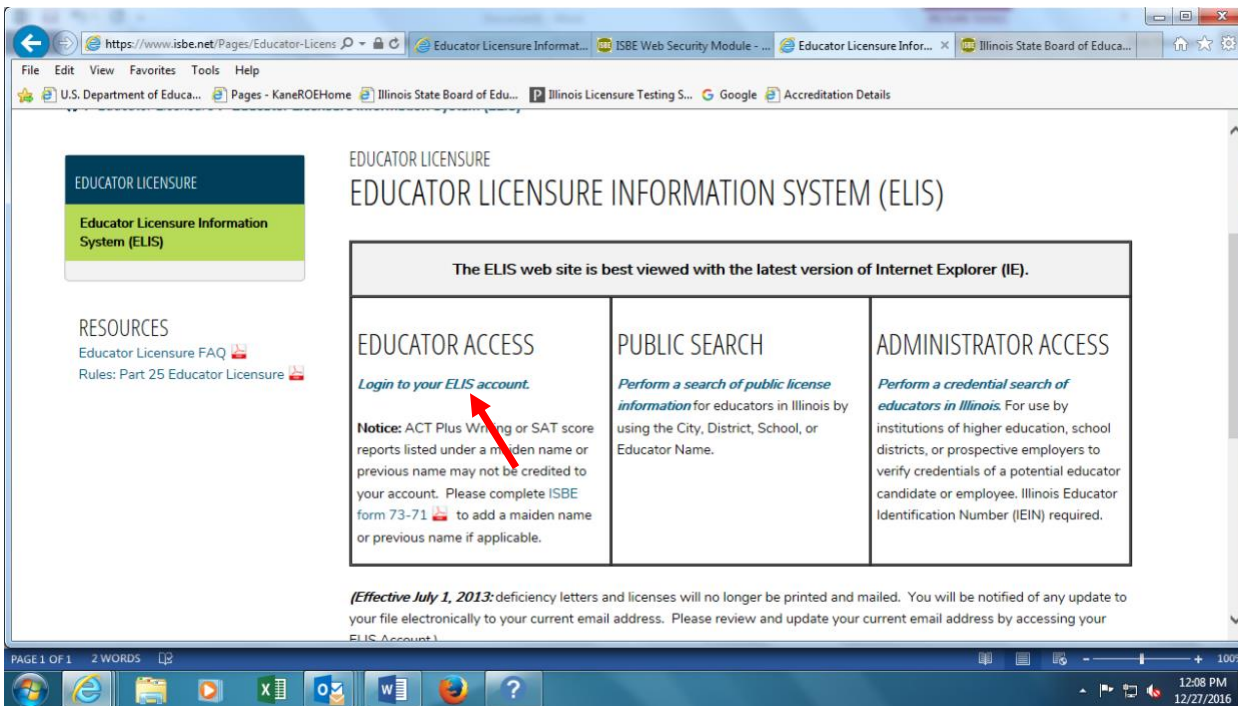

HOW TO ACCESS YOUR ACCOUNT IN ELIS (EDUCATOR LICENSURE INFORMATION SYSTEM)

Go to www.isbe.net

Click on System Quick Links

Click on ELIS: Educator Licensure Information System

Click on Login to your ELIS account