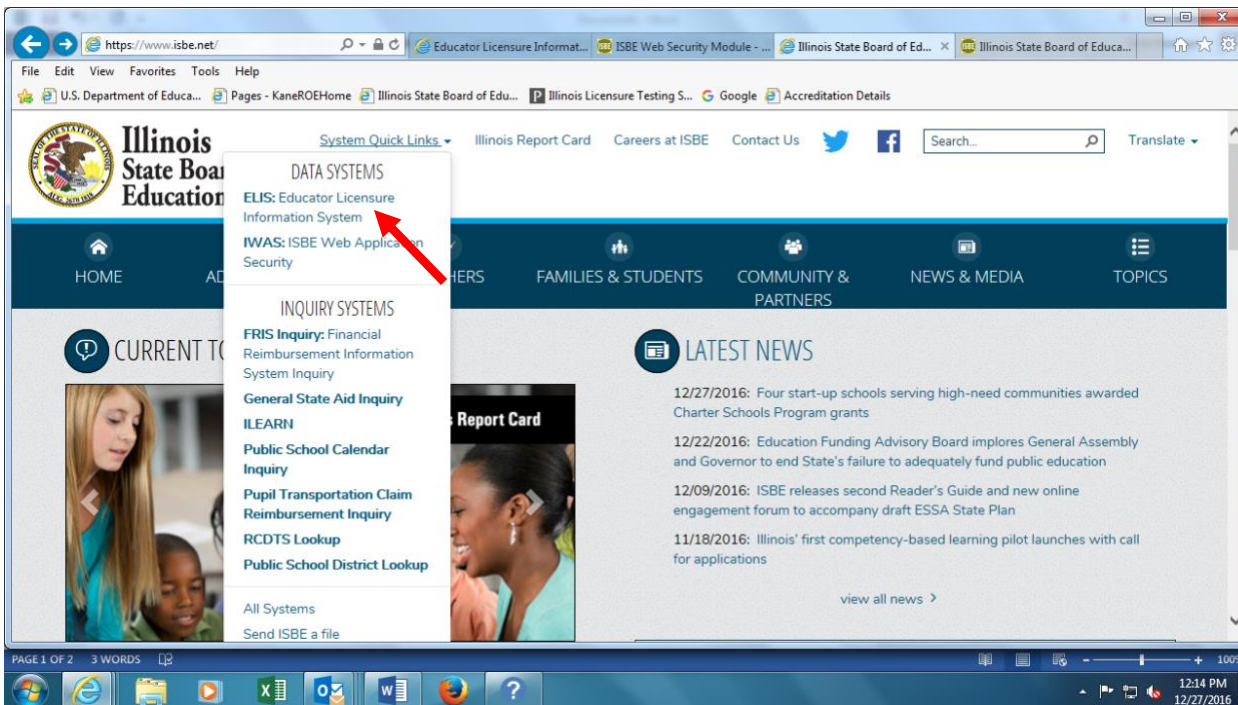

HOW TO ACCESS YOUR ACCOUNT IN ELIS (EDUCATOR LICENSURE INFORMATION SYSTEM)

Go to www.isbe.net

Click on System Quick Links

Click on ELIS: Educator Licensure Information System

Click on Login to your ELIS account