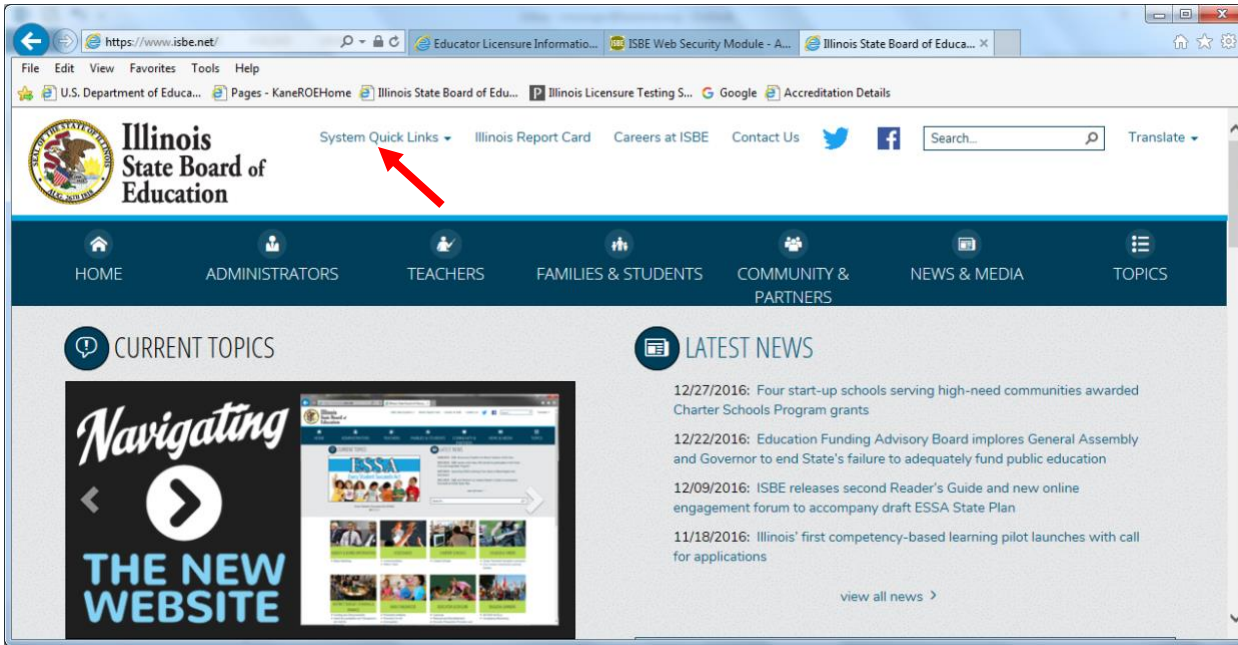

HOW TO ACCESS YOUR ACCOUNT IN ELIS (EDUCATOR LICENSURE INFORMATION SYSTEM)

Go to www.isbe.net

Click on System Quick Links

Click on ELIS: Educator Licensure Information System

Click on Login to your ELIS account