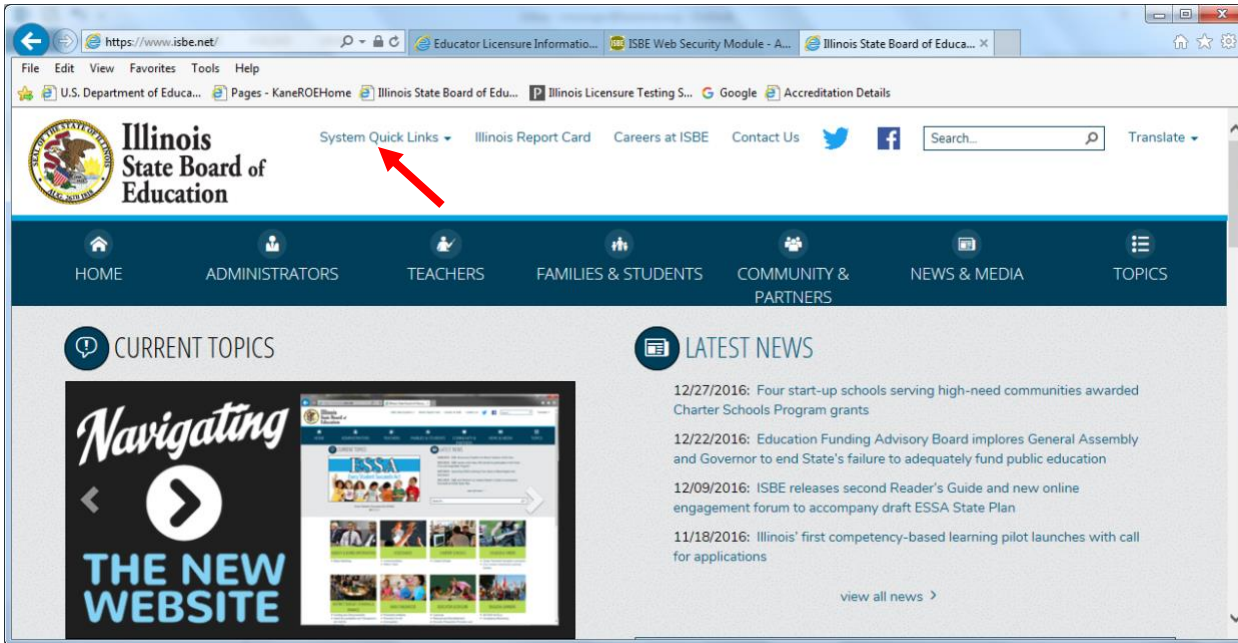

HOW TO ACCESS YOUR ACCOUNT IN ELIS (EDUCATOR LICENSURE INFORMATION SYSTEM)

Go to www.isbe.net

Click on System Quick Links

Click on ELIS: Educator Licensure Information System

Click on Login to your ELIS account