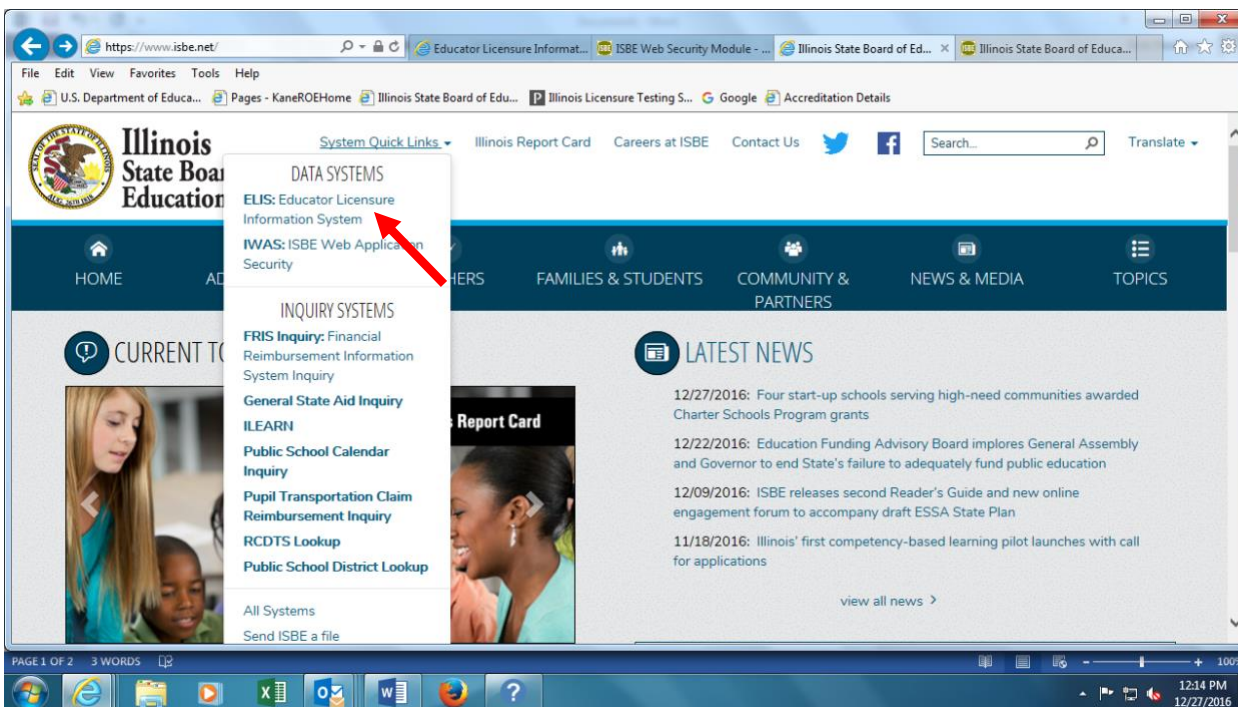

HOW TO ACCESS YOUR ACCOUNT IN ELIS (EDUCATOR LICENSURE INFORMATION SYSTEM)

Go to www.isbe.net

Click on System Quick Links

Click on ELIS: Educator Licensure Information System

Click on Login to your ELIS account